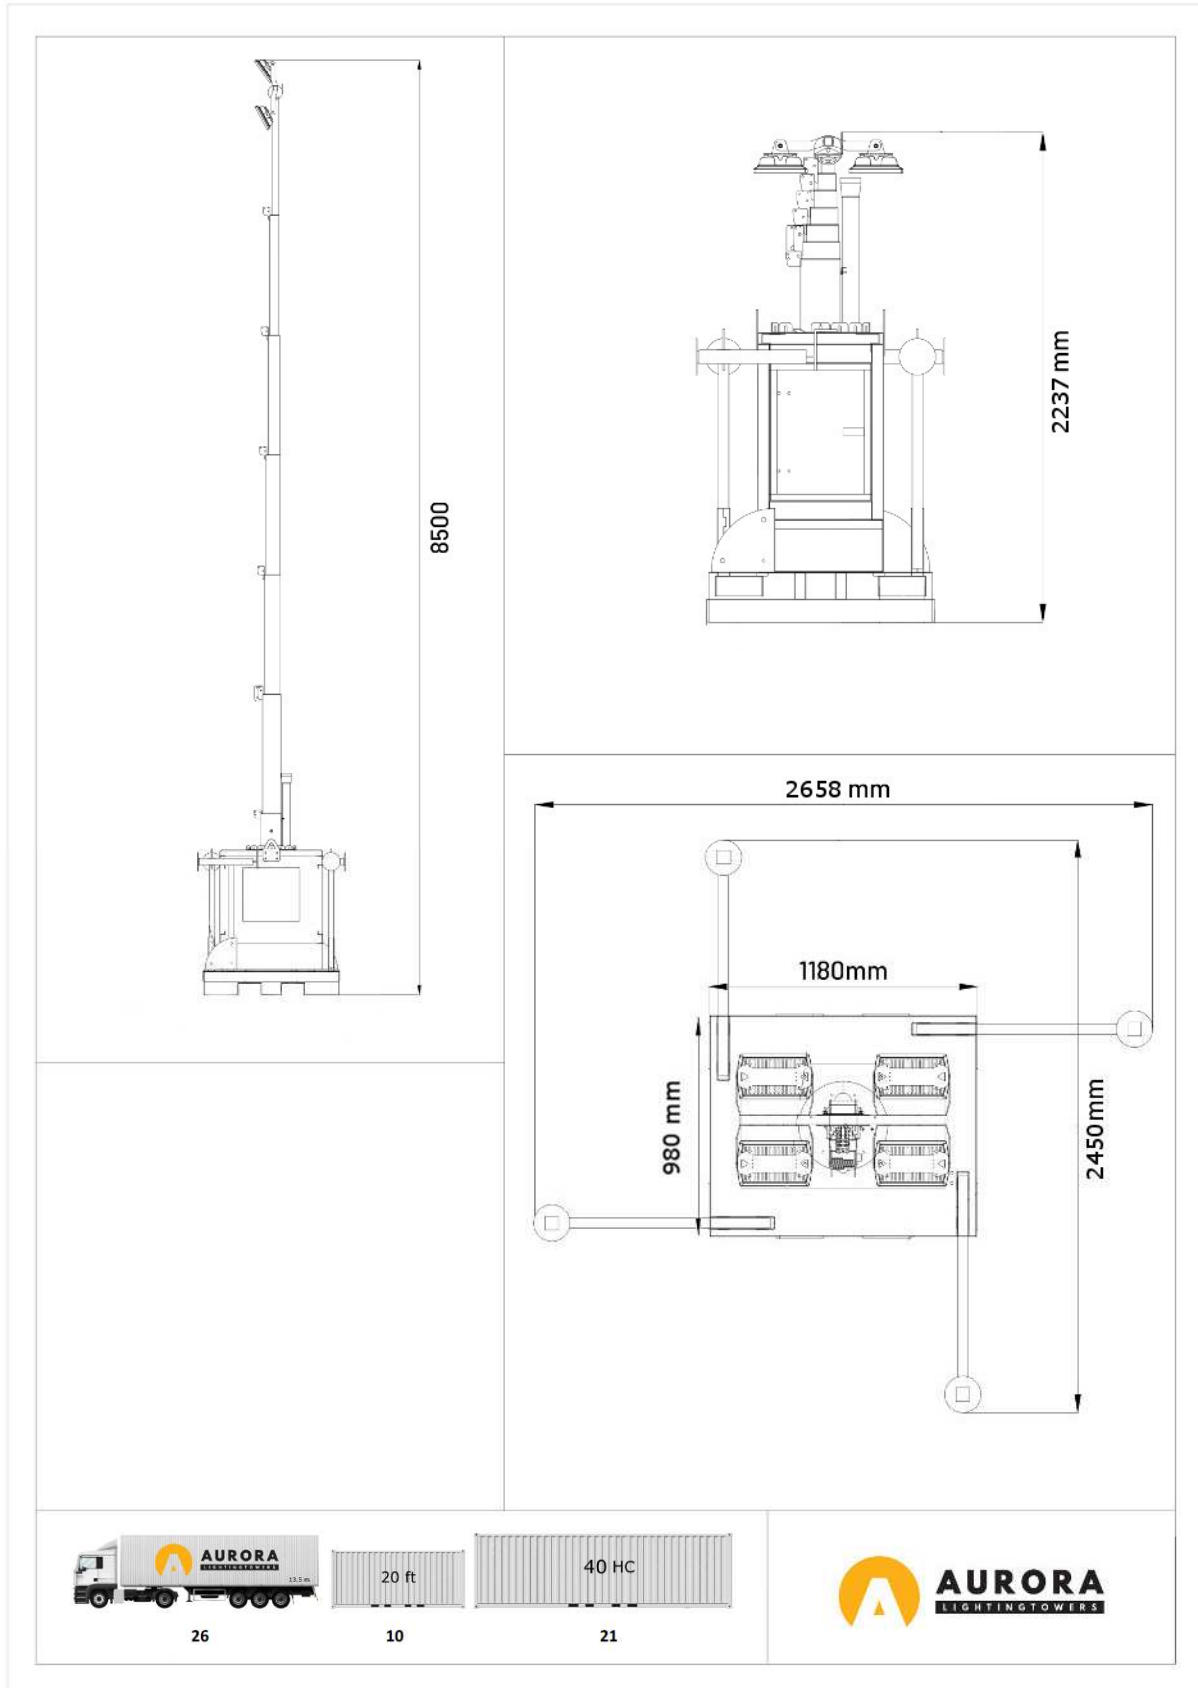

AURORA
LIGHTING TOWERS

AURORA LIGHTING TOWERS
Brand of Green Power Systems srl
Loc. Maiano sn 61028
Sassocorvaro Auditore (PU)
Italia
MADE IN ITALY

P + 39 0722 726411
F + 39 0722 720092
W www.auroralightingtowers.it
E info@auroralightingtowers.it
W www.eptagruppo.com

DISEGNI - DRAWS - DESSINS

- Le specifiche tecniche sono soggette a variazioni senza preavviso
- The technical specifications are exposed to alterations without notice
- Nous nous réservons le droit de changer les spécifications techniques sans préavis