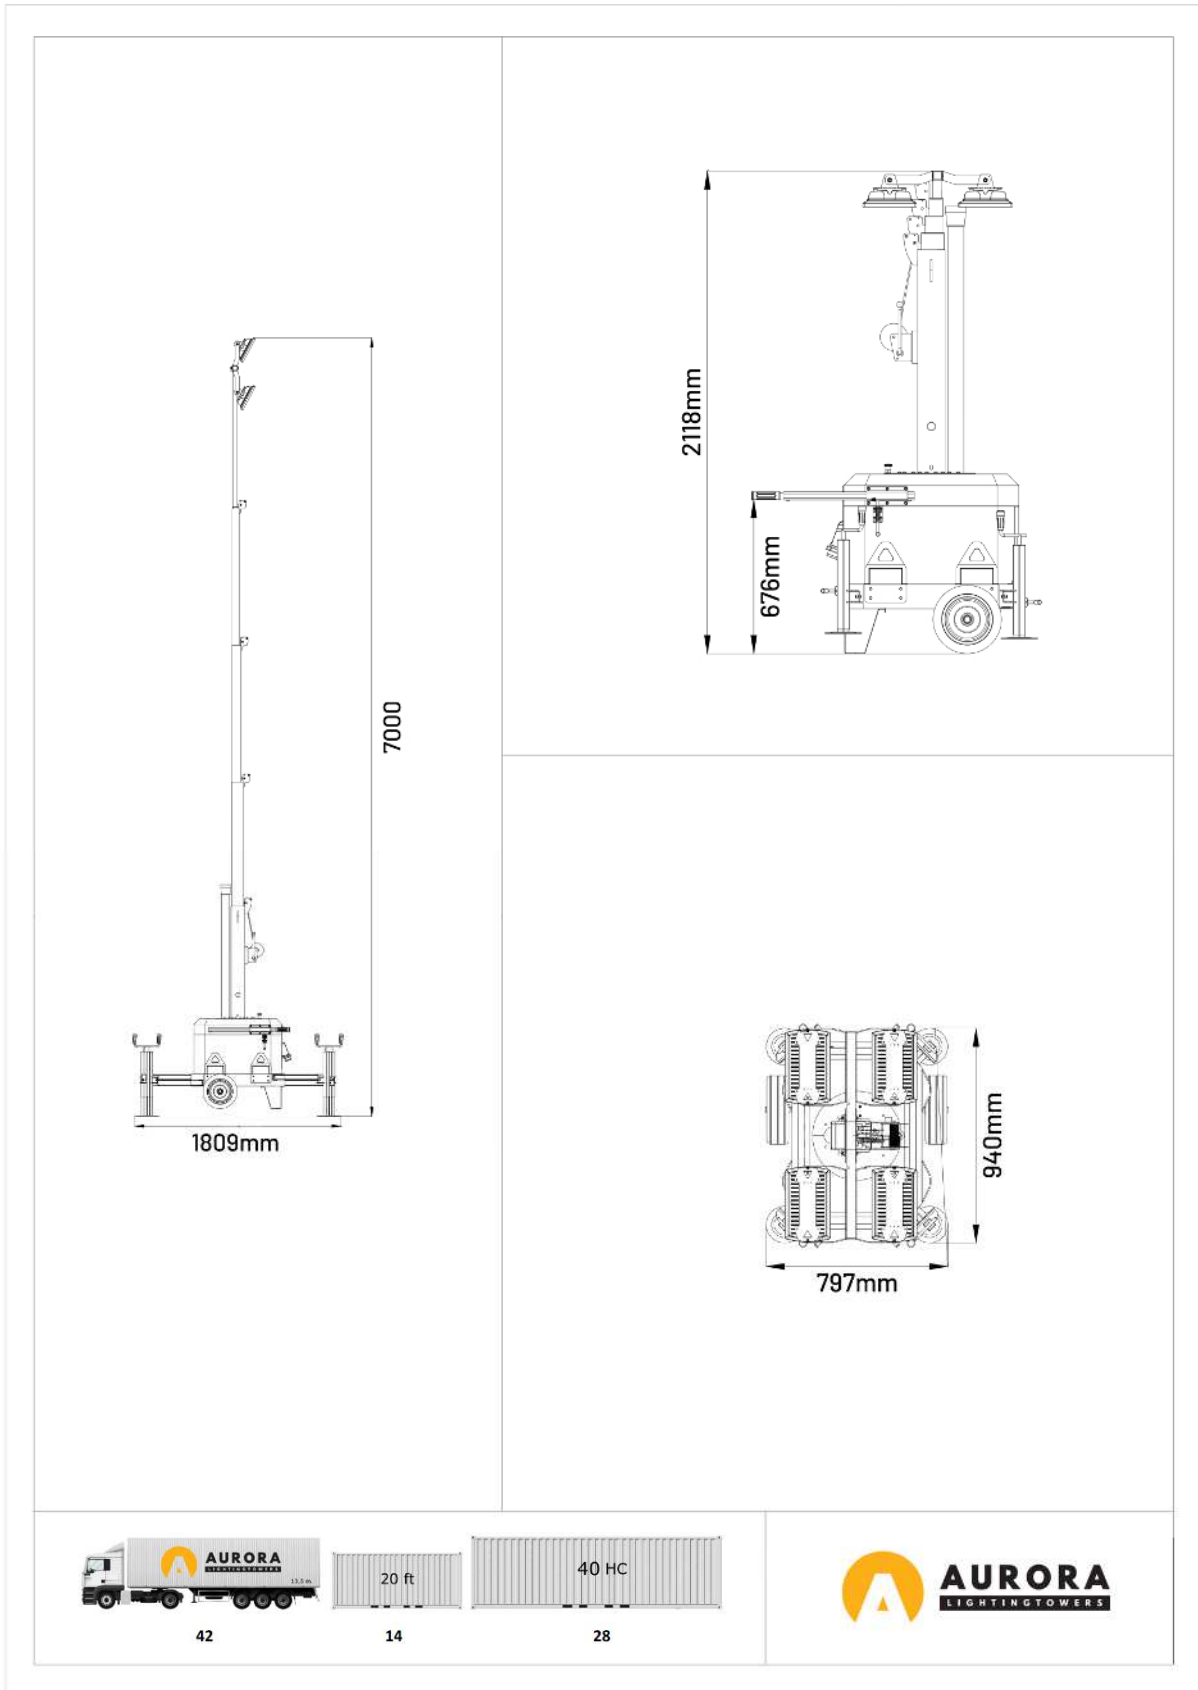

AURORA
LIGHTING TOWERS

AURORA LIGHTING TOWERS
Brand of Green Power Systems srl
Loc. Maiano sn 61028
Sassocorvaro Auditore (PU)
Italia
MADE IN ITALY

P + 39 0722 726411
F + 39 0722 720092
W www.auroralightingtowers.it
E info@auroralightingtowers.it
W www.eptagruppo.com

DISEGNI - DRAWS - DESSINS

- Le specifiche tecniche sono soggette a variazioni senza preavviso
- The technical specifications are exposed to alterations without notice
- Nous nous réservons le droit de changer les spécifications techniques sans préavis