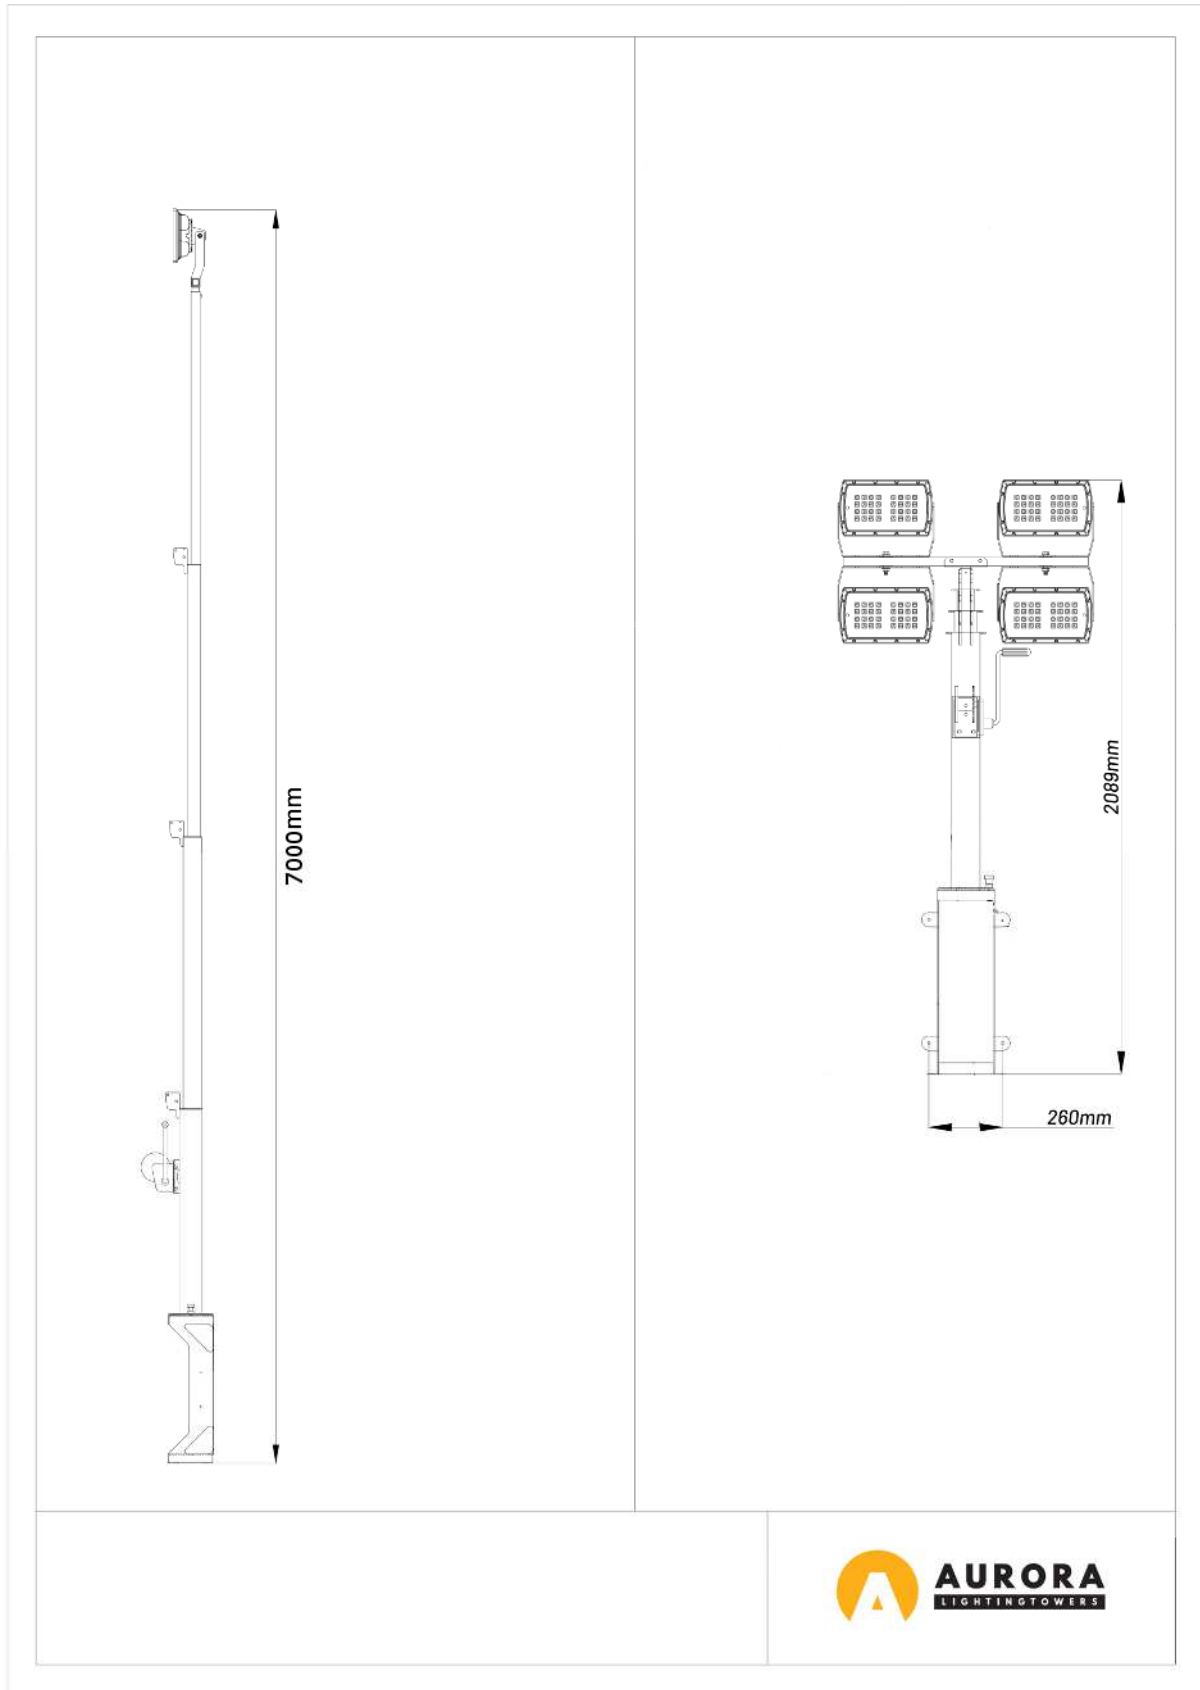

AURORA
LIGHTING TOWERS

AURORA LIGHTING TOWERS
Brand of Green Power Systems srl
Loc. Maiano sn 61028
Sassocorvaro Auditore (PU)
Italia
MADE IN ITALY

P + 39 0722 726411
F + 39 0722 720092
W www.auroralightingtowers.it
E info@auroralightingtowers.it
W www.eptagruppo.com

DISEGNI - DRAWS - DESSINS

- Le specifiche tecniche sono soggette a variazioni senza preavviso
- The technical specifications are exposed to alterations without notice
- Nous nous réservons le droit de changer les spécifications techniques sans préavis