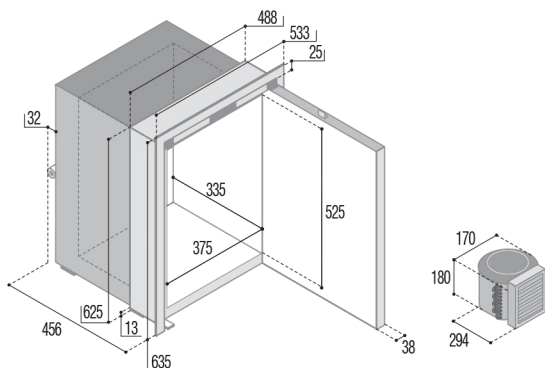

Nel top superiore è stato, inoltre, inserito un elemento che permette di adottare la "Vent Position", ovvero la possibilità di lasciare la porta socchiusa nei periodi di non utilizzo, evitando così la formazione di muffe e di cattivi odori. I modelli il cui codice termina con le lettere "AX" sono equipaggiati con un evaporatore ad accumulo di freddo, che ne consente l'utilizzo anche a motori spenti.

The Stainless Steel Series (*) has been completely updated in both design and function. The stylish new square edge door design with the Steelock positive latch handle has the added functionality of a vent position for air circulation during periods of non-use preventing mould or bad odours in the fridge.

The single section, stainless steel fitting frame allows the fridge to be securely fixed either with the door flush or proud of your furniture and has integrated vent slots to improve air flow and the efficiency of the cooling unit behind.

AX models are equipped with a holding plate to maintain the temperature in the fridge for extended periods either over night or when there is limited power available.

(*) Eccetto/Except for DP 2600iX

Capacità totale - Total volume	75 lt.
Vano freezer - Freezer compartment	10,2 lt.
Peso netto - Net weight	25 kg.
Alimentazione e consumo nominale Power supply and nominal consumption	12/24 Vdc 40 W

Profilo di fissaggio Mounting flange	Vano incasso Built-in	Door Inside	Door Outside
		a: 456 b: 488 c: 625	a: 413 b: 488 c: 625

Disponibile come
Available as