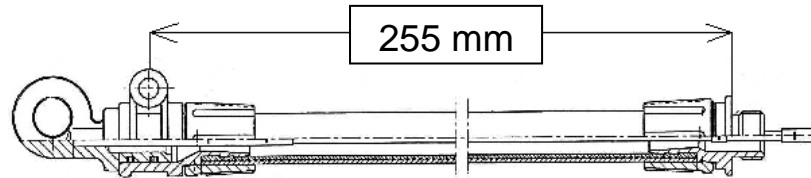

ENGINE ACCESSORIES

HONDA

PARTNUMBER: **GX 340-390-K18 / GX 270-000-07**

NAME: **OIL DIPSTICK**

APPLICATION: **EXTENSION OF OIL LEVEL GAUGE FOR
GX120 / 160 / 200 / 240 / 270 / 340 / 390**

PACKING: **1 PIECE/SET**

GX 270-000-07

GX 340-390-K18

MOUNTED ON FRONT SUPPORT TANK
APPLICABLE FOR
GX 120 / GX160 / GX200

APPLICABLE FOR
GX 240 / GX 270 / GX340 / GX390