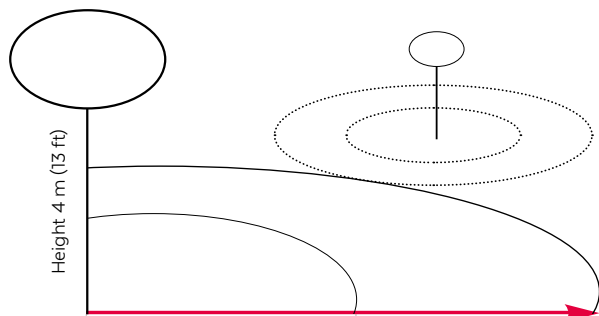

Sirocco 300

22,000
LUMEN

2.8kg 5.9lb
LIGHTWEIGHT

5,000 K
DAYLIGHT COLOR

Lighting data

Light Engine	Airstar LED Matrix: 4 x 5 500 Im
Maximum lumen	22,000 lm
Average LED life *	50,000 h
Colour temperature: daylight	5,000 K
CRI	70
Light under the balloon ** (4 m - 13 ft high)	112 lx - 10.4 fc

Light	5 lx	0.5 lx
Radius	10 m - 33 ft	21 m - 69 ft
Surface	314 m ² 3,380 ft ²	1,385 m ² 14,908 ft ²
Standard	Very low risk area lighting requirement for safety and security EN 12464-2 (5 lx)	Open core area lighting requirement EN 1838 (0,5 lx) ***

Weight and dimensions

Net weight of the balloon	2.8 kg - 5.9 lb
Envelope size	ø 60 cm / h 37 cm ø 23 in / h 15 in

Packaging

Included in the transport bag:
Full set lighting balloon with 1x standard envelope (without stand), 1x power cord (9.2 m/30 ft), 1x quick-start guide, 1x envelope repair patch kit, 1x battery power cord (optional with PowerSwitch)