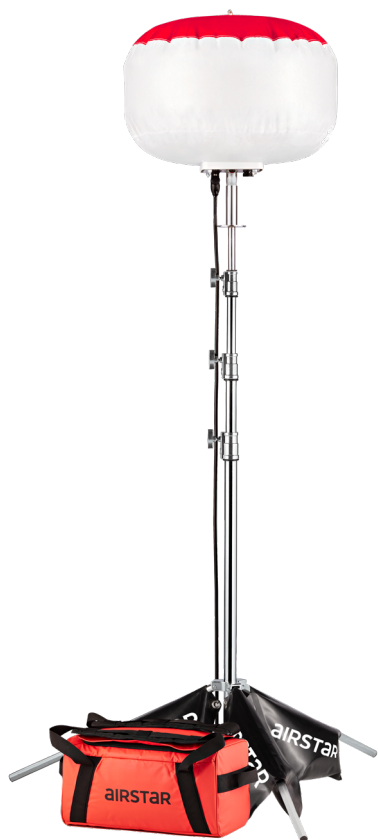

Sirocco 300

22,000
LUMEN

2.8kg 5.9lb
LIGHTWEIGHT

5,000 K
DAYLIGHT COLOR

Lighting data

Light Engine	Airstar LED Matrix: 4 x 5 500 Im
Maximum lumen	22,000 lm
Average LED life *	50,000 h
Colour temperature: daylight	5,000 K
CRI	70
Light under the balloon ** (4 m - 13 ft high)	112 lx - 10.4 fc

Light	5 lx	0.5 lx
Radius	10 m - 33 ft	21 m - 69 ft
Surface	314 m ² 3,380 ft ²	1,385 m ² 14,908 ft ²
Standard	Very low risk area lighting requirement for safety and security EN 12464-2 (5 lx)	Open core area lighting requirement EN 1838 (0,5 lx) ***

Weight and dimensions

Net weight of the balloon	2.8 kg - 5.9 lb
Envelope size	ø 60 cm / h 37 cm ø 23 in / h 15 in

Packaging

Included in the transport bag:
Full set lighting balloon with 1x standard envelope (without stand), 1x power cord (9.2 m/30 ft), 1x quick-start guide, 1x envelope repair patch kit, 1x battery power cord (optional with PowerSwitch)

Transport bag	47 x 25 x 25 cm (L*w*h) 19 x 10 x 10 in (L*w*h)
Transport gross weight	Less than 7 kg (15.4 lb)

Recommended accessories

Stand 4 m	Height from 126 cm (49 in) to 400 cm (157 in) Weight 6.7 kg (15 lb)
Sandbag	Weight (with sand): 12 kg - 26 lb Recommended purchase x3 per stand