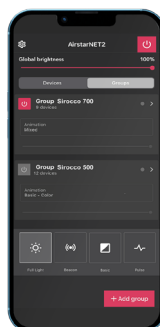

Airstar Light App

Control your balloons easily and remotely!

- Control up to 250 balloons.
- Max Mesh range between two balloons: up to 100 m - 109,3 yd
- 4 light animations available