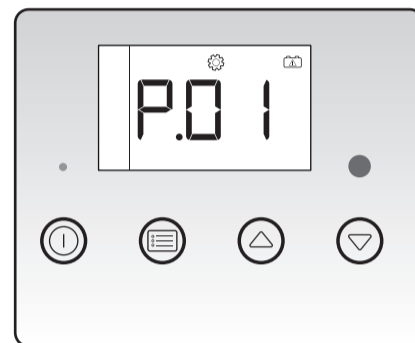

By using the product, you hereby confirm that you have read all instructions, guidelines, and warnings carefully and that you understand and agree to abide by the terms and conditions as set forth herein. Find the installation manual online on qr.dometic.com/beREy

3

4

5

6

7

8