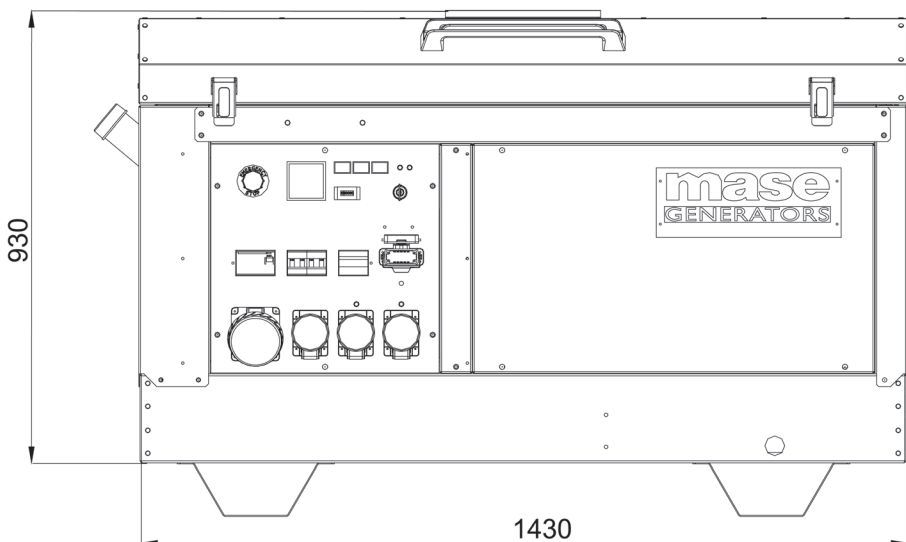

MPF 22 BA

40 Lt Fuel Tank

Control panel

Central lifting eye

Unit of measure: mm

We reserve the right to change data, images and drawings without notice.
For more information, you may contact your local dealer or Mase Generators S.p.A.

Description

- Silenced power generator
- Diesel engine 1500 rpm
- 40 lt fuel tank

Standard Features

- Auto engine protection shutdown system with warning lights in case of low oil pressure and high cooling water temperature
- Voltmeter
- Hourmeter
- Earth leakage circuit breaker
- Emergency stop button
- Starter battery
- 1 x 32 A, 400 V - 50 Hz EEC three-phase socket
- 1 x 16 A, 400 V - 50 Hz EEC three-phase socket
- 2 x 16A, 230V - 50 Hz EEC single-phase sockets
- Power output protection
- Foreseen for AMF/ATS or Remote control operation
- Fork lift pockets
- Central lifting eye

- Type: Yanmar 4TNV88 - 4 cyl. - 24,1 hp (18 kWm) - 2190 cm³
- Cooling system: water
- Starting system: electric
- Fuel tank capacity: 40 lt
- Fuel consumption @ 75%: 3,5 lt/h

Other features

- Insulation Class: H
- Ambient temperature: 40 °C (*)
- Altitude: 1000 mt (*)
- Mechanical Protection: IP 23
- Dimensions (L x W x H): 1430 x 690 x 930 mm
- Dry weight: 480 kg