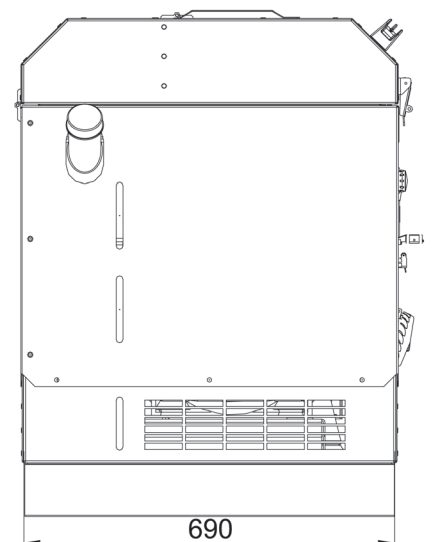

MPF 22 BA

40 Lt Fuel Tank

Control panel

Central lifting eye

Unit of measure: mm

We reserve the right to change data, images and drawings without notice.
For more information, you may contact your local dealer or Mase Generators S.p.A.

- Type: Yanmar 4TNV88 - 4 cyl. - 24,1 hp (18 kWm) - 2190 cm³
- Cooling system: water
- Starting system: electric
- Fuel tank capacity: 40 lt
- Fuel consumption @ 75%: 3,5 lt/h

Other features

- Insulation Class: H
- Ambient temperature: 40 °C (*)
- Altitude: 1000 mt (*)
- Mechanical Protection: IP 23
- Dimensions (L x W x H): 1430 x 690 x 930 mm
- Dry weight: 480 kg