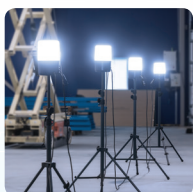

AREA LITE CO is with power outlet. More lamps can be connected in a string by the power outlet which can also be used as power source for various tools and machinery.

DESIGNED BY
SCANGRIP
IN DENMARK

TECHNICAL SPECIFICATIONS

- LED
- 4000 lumen
- 360° beam angle
- 5m cable
- 220-240V AC operating voltage
- 65 W power consumption
- IK07
- IP54
- 1 SCHUKO power outlet