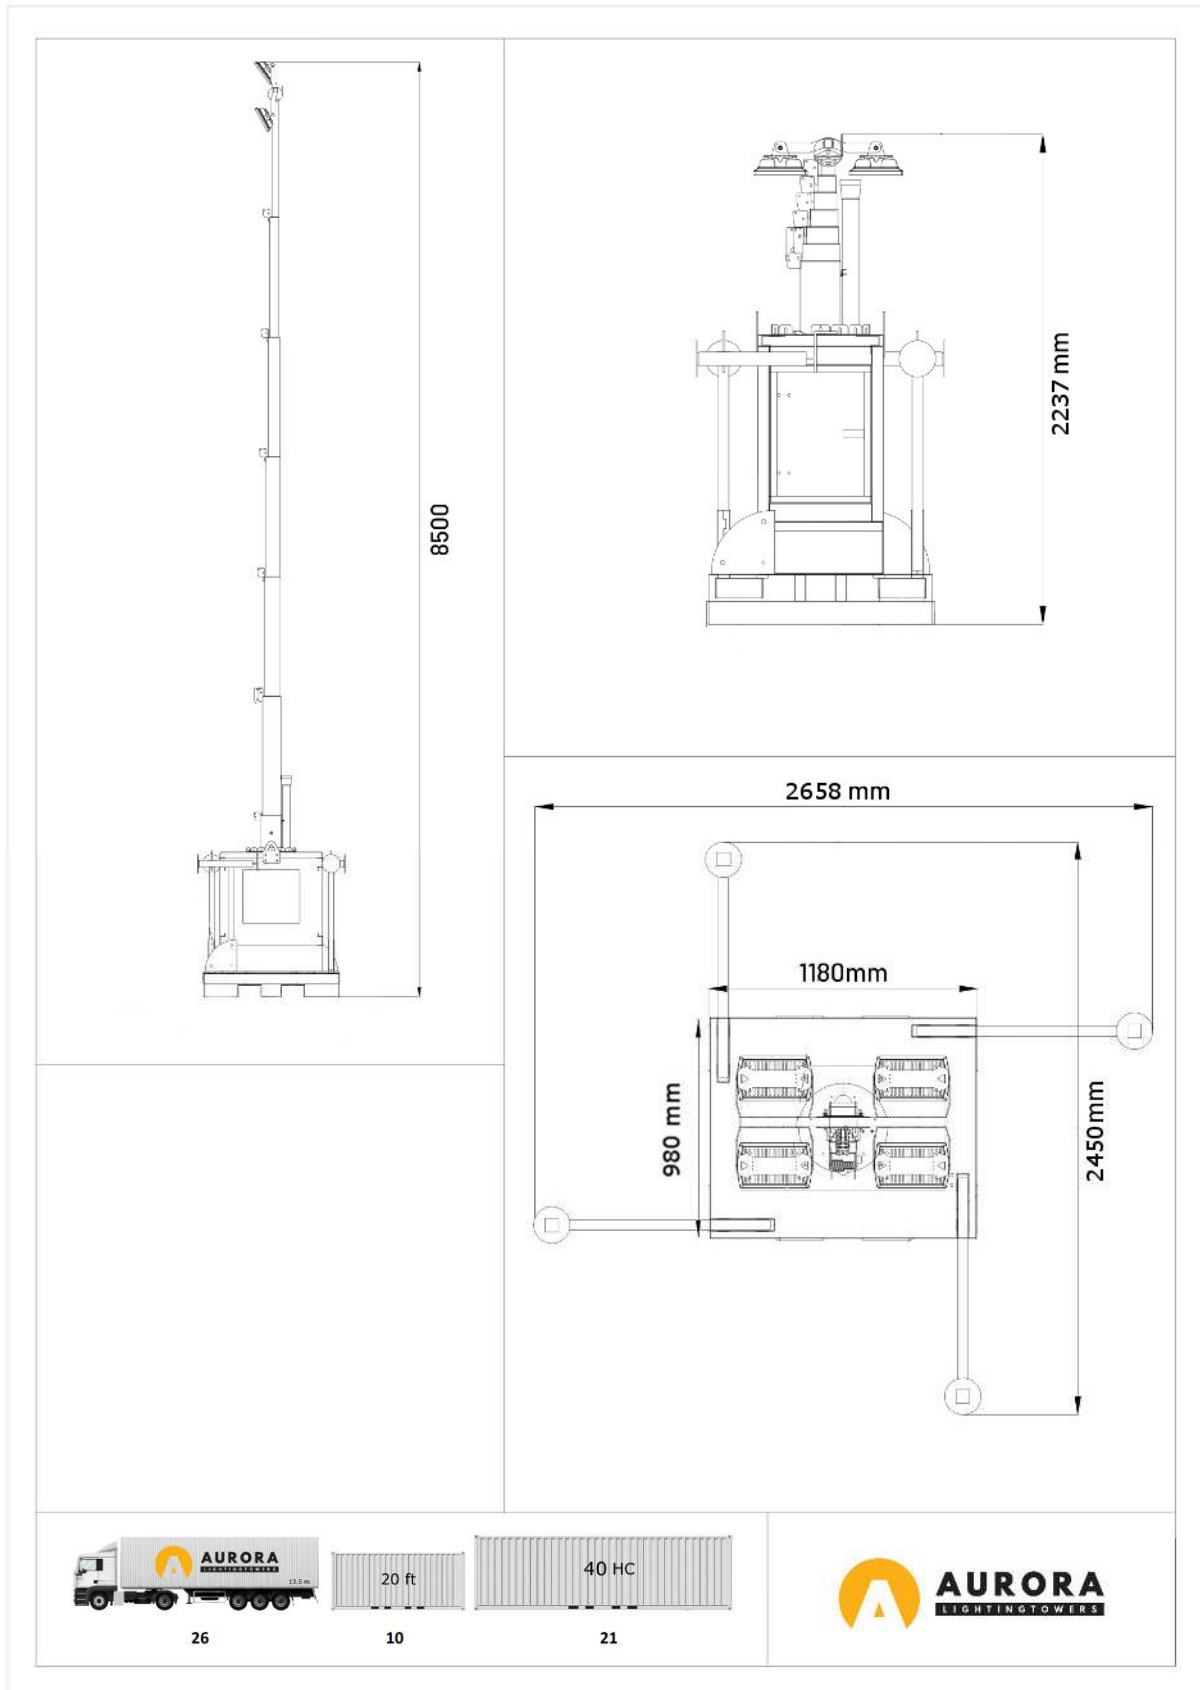

AURORA
LIGHTING TOWERS

AURORA LIGHTING TOWERS
Brand of Green Power Systems srl
Loc. Maiano sn 61028
Sassocorvaro Auditore (PU)
Italia
MADE IN ITALY

P + 39 0722 726411
F + 39 0722 720092
W www.auroralightingtowers.it
E info@auroralightingtowers.it
W www.eptagruppo.com

DISEGNI - DRAWS - DESSINS

- Le specifiche tecniche sono soggette a variazioni senza preavviso
- The technical specifications are exposed to alterations without notice
- Nous nous réservons le droit de changer les spécifications techniques sans préavis