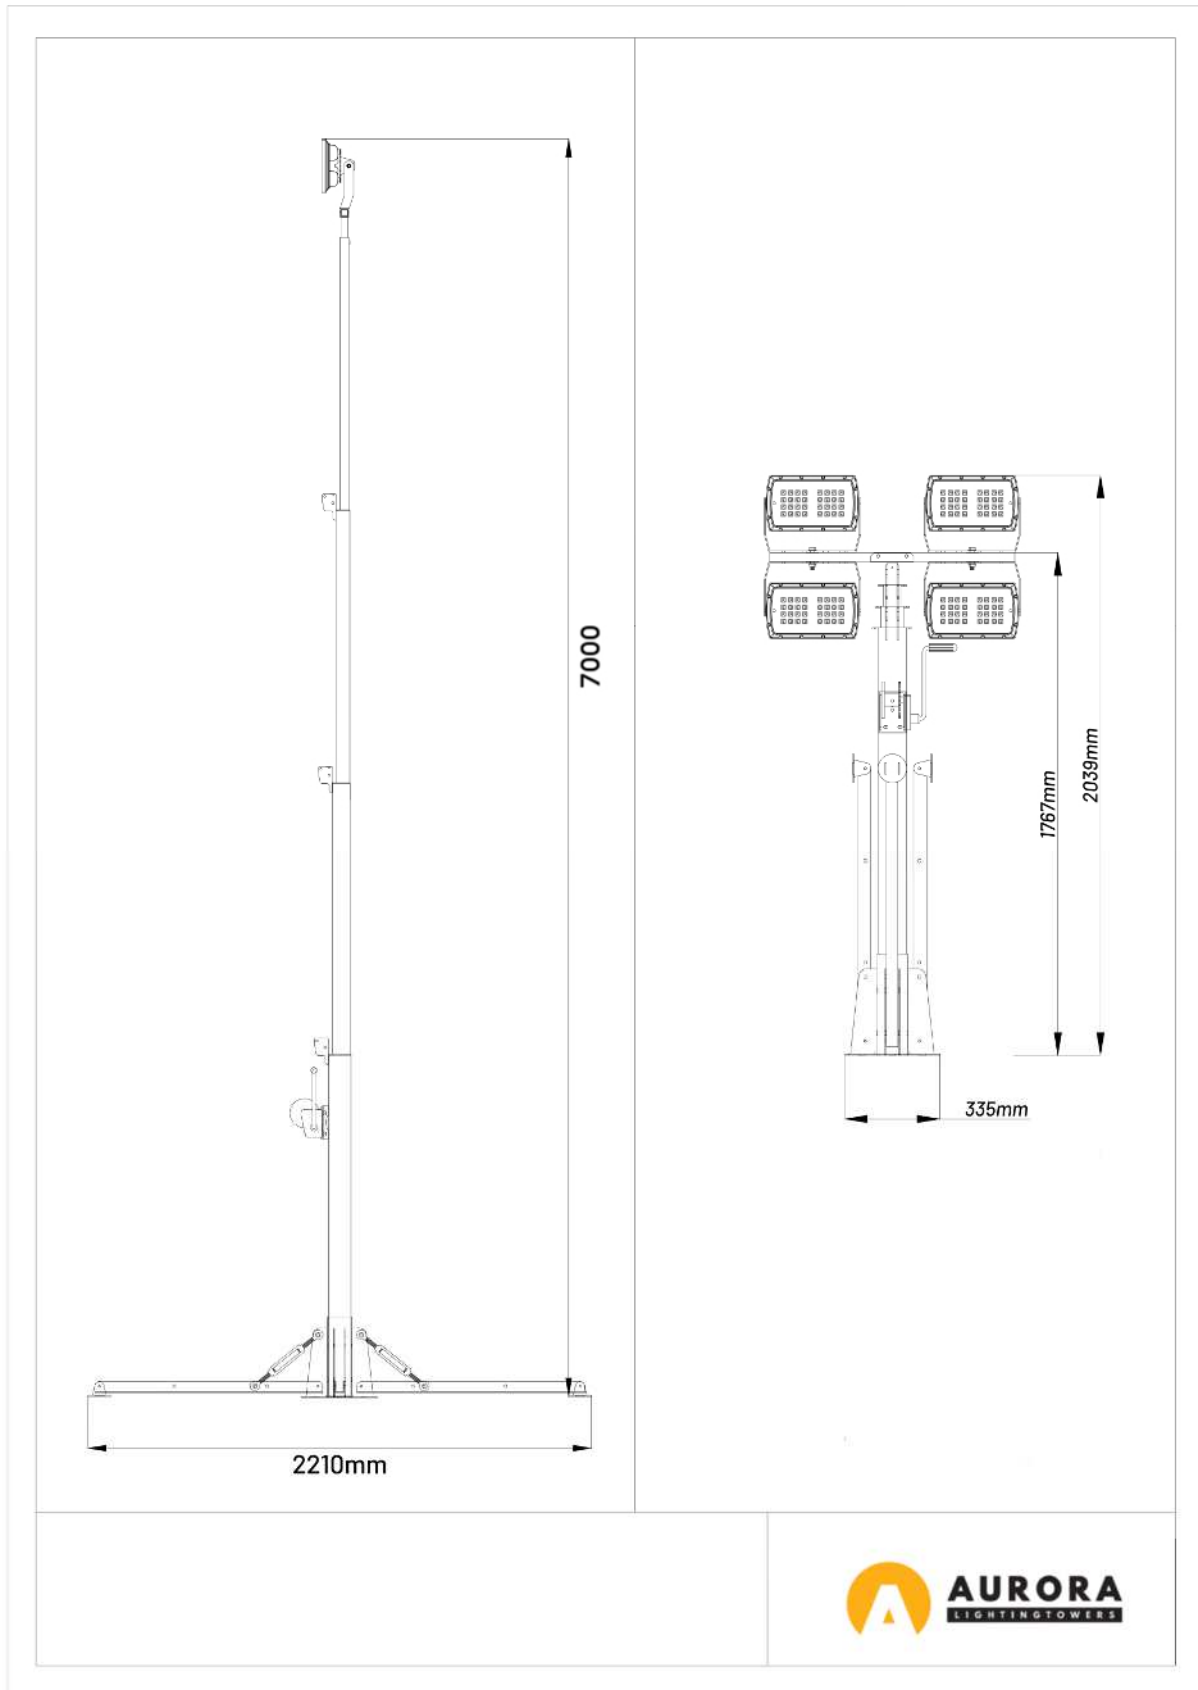

AURORA
LIGHTING TOWERS

AURORA LIGHTING TOWERS
Brand of Green Power Systems srl
Loc. Maiano sn 61028
Sassocorvaro Auditore (PU)
Italia
MADE IN ITALY

P + 39 0722 726411
F + 39 0722 720092
W www.auroralightingtowers.it
E info@auroralightingtowers.it
W www.eptagruppo.com

DISEGNI - DRAWS - DESSINS

- Le specifiche tecniche sono soggette a variazioni senza preavviso
- The technical specifications are exposed to alterations without notice
- Nous nous réservons le droit de changer les spécifications techniques sans préavis