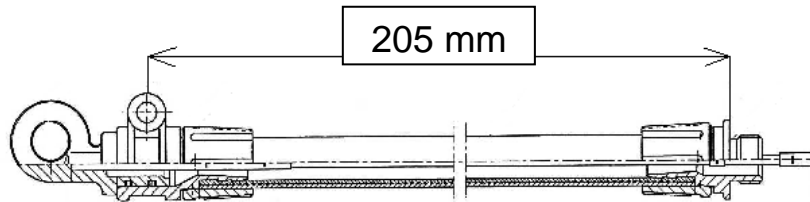

## ENGINE ACCESSORIES

**HONDA**

PARTNUMBER:	GX 120-K10-05
NAME:	OILDIPSTICK
APPLICATION:	EXTENSION OF OIL LEVEL GAUGE FOR GX 120
PACKING:	1 PIECE/SET

1 2 3 4

<b><i>REF</i></b>	<b><i>NAME</i></b>	<b><i>QTY</i></b>
1	oil level dipstick	1
2	screw	1
3	collar	1
4	stay	1