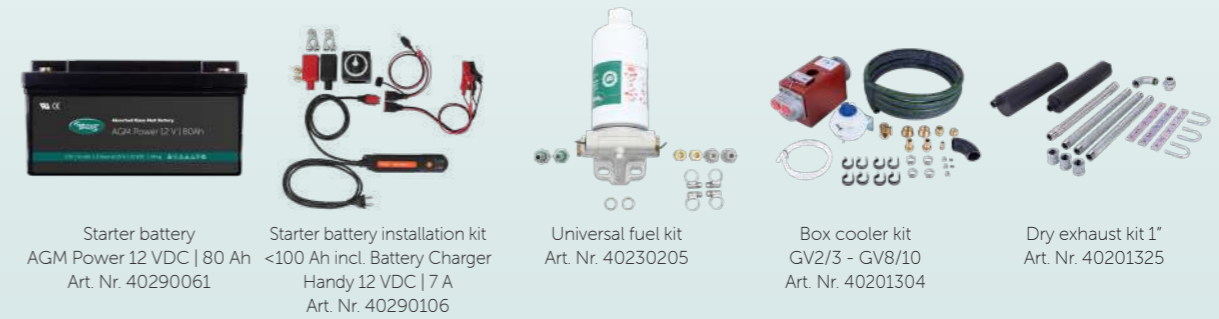

Starter battery AGM Power 12 VDC | 80 Ah Art. Nr. 40290061 | Starter battery installation kit <100 Ah incl. Battery Charger Handy 12 VDC | 7 A Art. Nr. 40290106 | Universal fuel kit Art. Nr. 40230205 | Box cooler kit GV2/3 - GV8/10 Art. Nr. 40201304 | Dry exhaust kit 1" Art. Nr. 40201325

EXTRA ACCESSORIES FOR PICCOLO GV/3 K

Article number	Definition	
40222244	WPL-15W40 General, Lubricant oil, 4 liters	1 container required
40222214	WPL-Coolant G12+, 4 liters	1 container required
40401770	A-kit maintenance parts	
40401772	B-kit maintenance parts