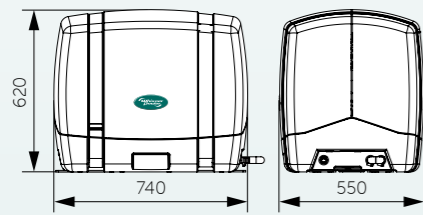

Genverter Piccolo GV/3K - DC use

Available variations:
24 VDC | 300 A
48 VDC | 160 A

Dimensions Piccolo GV/3K

DDC remote control panel

8.6 kW

Continuous Power (24 / 48 VDC)	8.6 kW
Number of DC PowerCubes	2
Nominal voltage / frequency	24/48 VDC
Charge characteristics	bulk, absorption, float
Noise level	51 dB(A) at 7 m, 60 dB(A) at 1 m
RPM range	1500 .. 2500 rpm, adjustable
Generator	Permanent Magnet Alternator (PMA)

DIESEL ENGINE SPECIFICATIONS

Engine	Kubota D722
Cylinder volume	719 cc (three cylinder)
Bore & stroke	67 x 68 mm
Air consumption	< 1.22 m ³ /min
Cooling system	indirect
Fuel consumption (no load - full load)	1.2-3 l/hr
Starter battery charge current	alternator 12 VDC / 12.5 A

DIMENSIONS & WEIGHT

Length x width x height (cabinet)	740 x 550 x 622 mm
Length x width x depth (DC PowerCube)	575 x 221 x 316 mm
Dry weight (cabinet + DC PowerCube)	175 kg + DC PowerCube
Dry exhaust / wet exhaust	Ø 1 inch BSP / Ø 40 mm
Oil dipstick	Top and side
Max. operating angle	25° in all directions