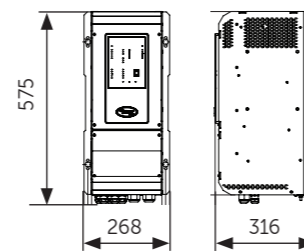

DIMENSIONS & WEIGHT

Length x width x height (cabinet)	740 x 550 x 622 mm
Length x width x depth (DC PowerCube)	575 x 221 x 316 mm
Dry weight (cabinet + DC PowerCube)	175 kg + DC PowerCube
Dry exhaust / wet exhaust	Ø 1 inch BSP / Ø 40 mm
Oil dipstick	Top and side
Max. operating angle	25° in all directions

CONTROL PANEL

Standard	start / stop panel - DDC
Optional	2 nd start/stop panel, Touch panel 7 inch

PICCOLO GV/3K

49001305 GV/3
Kubota, wet exhaust

60202002
DC PowerCube 24/150

60202003
DC PowerCube 48/80

Dimensions DC PowerCube