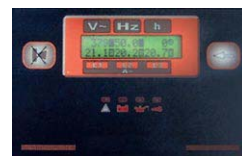

ALTERNATORI

CENTRALINA EL. SPG 120