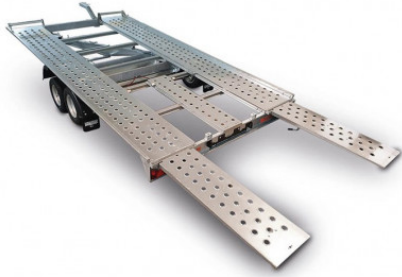

TRAILER MONZA3 TRA370

Product description:

TRAILER MONZA3 TRA370

Trailer MONZA3 TRA370 with guides for the loading of vehicles, equipped with tilting frame, gas piston and removable ramps.

Timone "V", galvanized frame, opening tailboard, headlight with built-in reverse light.

TRAILER MONZA3 TRA370 is a basculated trailer, designed for loading cars. The trailer MONZA3 TRA370 is suitable for the transport of cars with a total mass of 2500 kg.

TECHNICAL FEATURES MONZA3 TRA370

Article Code - Trailer Model: TRA370

Total Mass: 2500-2000-1500 Kg

Tare: 700 Kg

Useful body dimensions (mm): 4000 X 2000

Maximum dimension (mm): 5300 x 2000

Braking system: Yes

Axle Number: 1 / 10" C

Body type: GUIDE/BASCULATING/ WITH GAS PISTON

Dimensione utile (mm): 4000 X 2000

Dimensione max (mm): 5300 x 2000