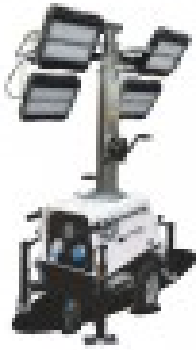

GENERAC LT LINK T4 4x240W LED

Product price:

5.156,25 € tax excluded

Product description:

GENERAC LT LINK T4 4x240W LED

GENERAC LT LINK T4 is a mobile light tower that can be powered by an external power source such as a generator set, home network or another light tower with an integrated generator.

Generac LT LINK T4 can be connected in series up to 4 units to a single power source, allowing for ample illumination with very low fuel consumption. The light tower is equipped with 4 LED lamps capable of delivering a power of 240W each, thanks to which the light tower is able to illuminate a total area of 2800 square meters.

The Generac LT LINK T4 is equipped with 4 LED lamps capable of delivering a power of 240W each, thanks to which the light tower is able to illuminate a total area of 2800 square meters.

The Generac LT LINK T4 is equipped with a lifting tower capable of extending up to 7 m in height, manually operated with a practical hydraulic system. Thanks to the practical manual trolley, the light weight and the new wheel, a single operator can maneuver the Generac LT LINK quickly and safely in any kind of working area.

Generac LT LINK T4 is equipped with a lifting tower capable of extending up to 7 m in height.

Generac LT LINK T4 features opening side panels to access the tower's interior space that can be used to store documents and small equipment.

A new model of rugged, easy-to-use stabilizers to perfectly level the lighting tower in seconds.

The enclosure of the new Generac LT LINK T has been designed to better protect the control panel from rain.

TECHNICAL CHARACTERISTICS GENERAC LT LINK T4