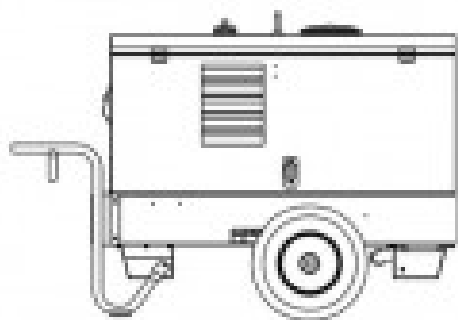

MOSA SLOW SITE TOW CTL 255

Product price:

550,00 € tax excluded

Product description:

MOSA SLOW TROLLEY CTM 255

Product features: