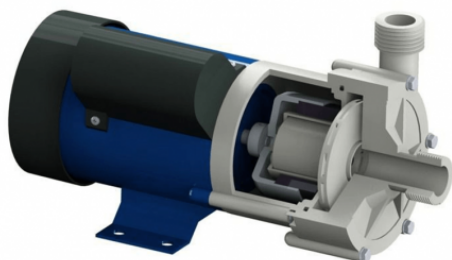

CLIMMA TMB65 100W SEA WATER PUMP

Product price:

640,97 € tax excluded

Product description:

CLIMMA TMB65 100W SEA WATER PUMP

Technical characteristics

Voltage: 230 V
Frequency: 50 Hz
Flow rate: 1500 l/h
Length: 144 mm
Width: 151 mm
Height: 284 mm
Weight: 5 Kg

Are you looking for a marine air conditioner? [HERE](#) you can find the area dedicated to Vitfrigo marine air conditioners or other specialized brands.

Non-binding images and technical data.

Product features:

Phase: Single phase
Frequency (Hz): 50
Voltage (V): 230
Length (mm): 144
Width (mm): 151
Height (mm): 284
Dry weight (Kg): 5
Capacity (Lt/h): 1500