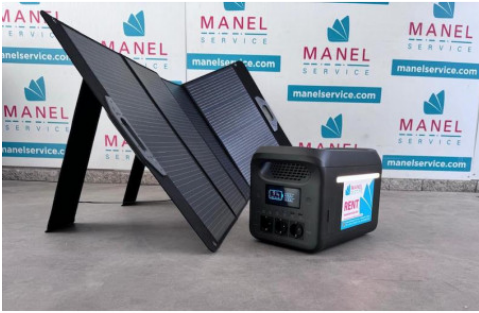

# RENTAL ACER PORTABLE BATTERY 1800W

### Rental Acer Portable Battery 1800W

Rental Acer Portable Battery 1800W, your reliable power source wherever you are. Unlike generator sets or power generators the Portable Battery for rental does not need fuel such as petrol or diesel to power it.

#### **connectivity:**

3 x ac output

4 x usb-a output (2 quick charge)

2 x type-c output

1 x car port output

2 x dc 5521 output

AC input (max 60w)

solar charge input (max 200w)

**Product features:**

Power (W): 1800

Product dimensions (mm): 432 x 270 x 300

Operating temperature (°C): -10 | -50

Battery capacity (Wh): 1226

Material: ALUMINUM ALLOY REINFORCED INTERIOR FOR STRONGER STRUCTURAL DESIGN