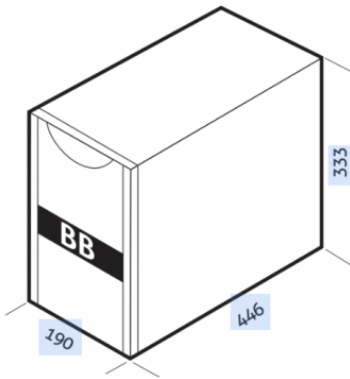

Battery Box BBX SEP 72V BB B1

Product description:

Product features:

Material: Aluminum
Length (mm): 850
Width (mm): 190
Height (mm): 1320
Product type: Battery Box
Colour: Black