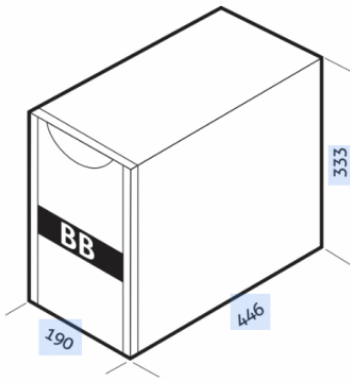

# Battery Box BBX SEP 72V BB B1

## Product features:

Material: Aluminum  
Length (mm): 850  
Width (mm): 190  
Height (mm): 1320  
Product type: Battery Box  
Colour: Black