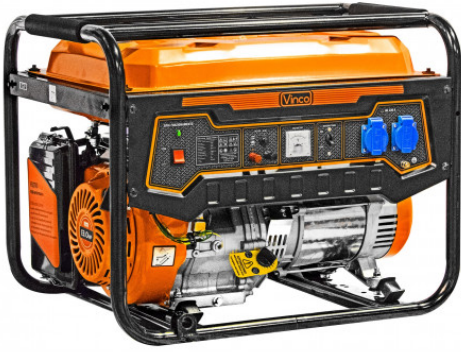

# VINCO AG-HA-6500

Product price:

**672,05 € tax excluded**

## Product description:

### Product features:

Phase: Single phase

Maximum power single phase (KW): 5.5

Continuous power single phase (KW): 5

Maximum power single phase (KVA): 6.87

Continuous power single phase (KVA): 6.25

Fuel: Gasoline

Frequency (Hz): 50

Voltage (V): 230

Sockets configuration: 2 x 230V

Engine: 4 stroke

Engine rpm (rpm): 3600

Starting system: Pull starter

Oil capacity (L): 1.1

Cooling: Air