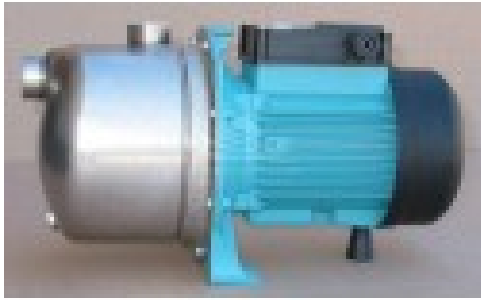

BINDA JET 80 LM

Product price:

212,00 € tax excluded

Product description:

Product features:

Voltage (V): 230

Maximum output capacity (Lt/min): 50

Diameter (Ø): 1"1/2

Power consumption (W): 1.1

Weight (Kg): 0.4