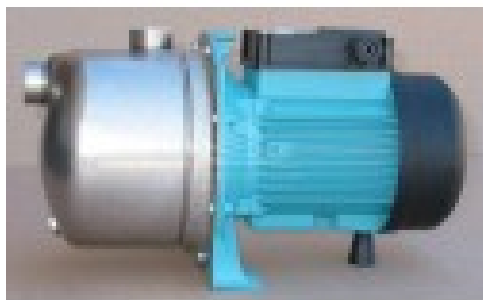

BINDA JET 80 LM

Product price:

212,00 € tax excluded

Product description:

Product features:

Voltage (V): 230

Maximum output capacity (Lt/min): 50

Diameter (Ø): 1"1/2

Power consumption (W): 1.1

Weight (Kg): 0.4