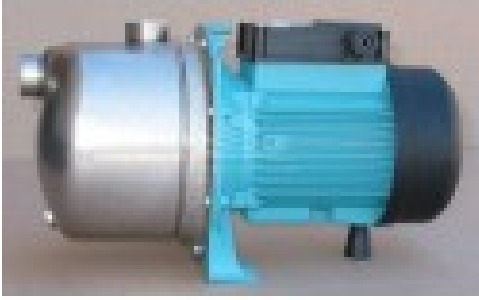

## BINDA JET 80 LM

**Product price:**

**212,00 € tax excluded**

#### **Product features:**

Voltage (V): 230

Maximum output capacity (Lt/min): 50

Diameter (Ø): 1"1/2

Power consumption (W): 1.1

Weight (Kg): 0.4