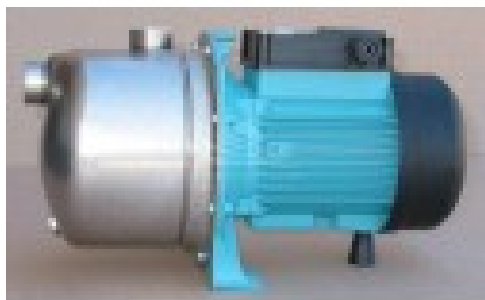

BINDA JET 100 LM

Product price:

233,00 € tax excluded

Product description:

Product features:

Voltage (V): 230

Maximum output capacity (Lt/min): 50

Diameter (Ø): 1"1/2

Power consumption (W): 1.1

Weight (Kg): 0.4