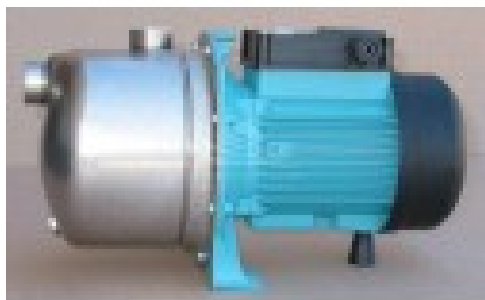

# BINDA JET 100 LM

**Product price:**

**233,00 € tax excluded**

**Product description:**

**Product features:**

Voltage (V): 230

Maximum output capacity (Lt/min): 50

Diameter (Ø): 1"1/2

Power consumption (W): 1.1

Weight (Kg): 0.4