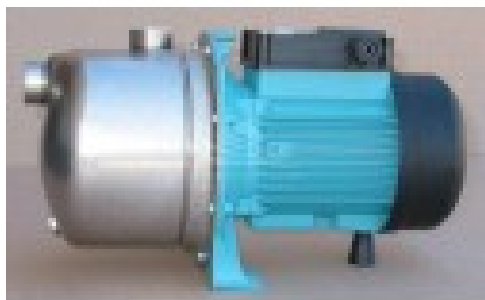

BINDA JET 150 LMT

Product price:

362,00 € tax excluded

Product description:

Product features:

Voltage (V): 400

Maximum output capacity (Lt/min): 50

Diameter (Ø): 1"1/2

Power consumption (W): 1.1

Weight (Kg): 20