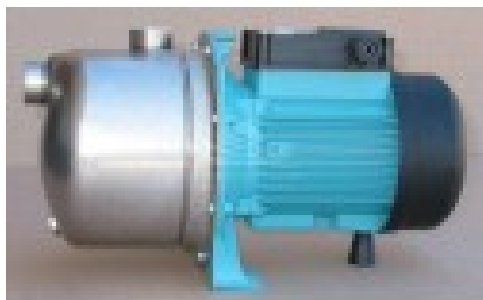

BINDA JET 150 LMT

Product price:

362,00 € tax excluded

Product description:

Product features:

Voltage (V): 400

Maximum output capacity (Lt/min): 50

Diameter (Ø): 1"1/2

Power consumption (W): 1.1

Weight (Kg): 0.4