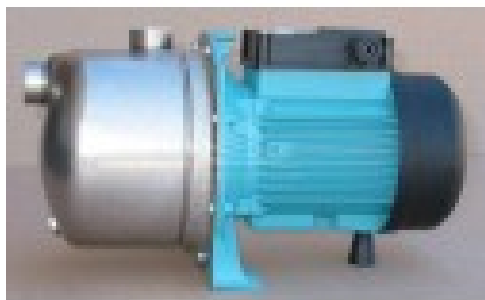

BINDA JET 200 LMT

Product price:

377,00 € tax excluded

Product description:

Product features:

Voltage (V): 400

Maximum output capacity (Lt/min): 50

Diameter (Ø): 1"1/2

Power consumption (W): 1.1

Weight (Kg): 0.4