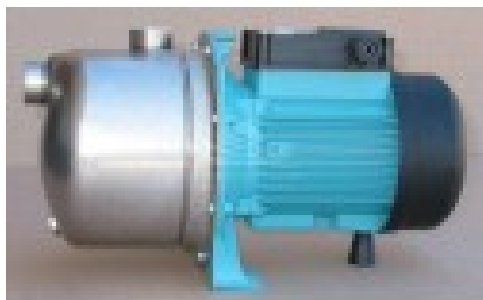

BINDA JET 200 LMT

Product price:

377,00 € tax excluded

Product description:

Product features:

Voltage (V): 400

Maximum output capacity (Lt/min): 50

Diameter (Ø): 1"1/2

Power consumption (W): 1.1

Weight (Kg): 0.4