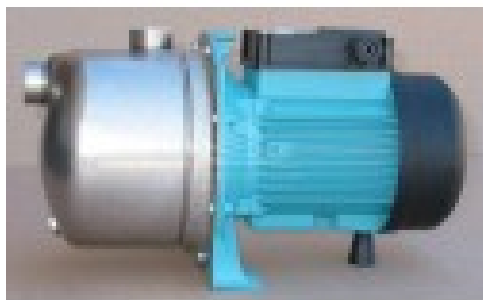

BINDA JET INOX 80

Product price:

253,00 € tax excluded

Product description:

Product features:

Voltage (V): 230

Maximum output capacity (Lt/min): 50

Diameter (Ø): 1"1/2

Power consumption (W): 1.1

Weight (Kg): 0.4