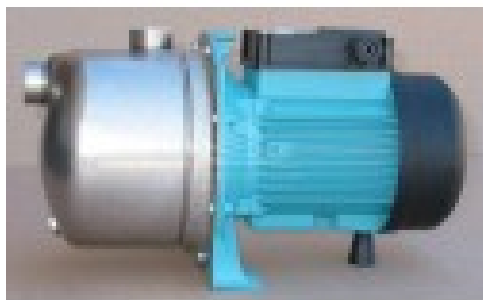

# BINDA JET INOX 100

**Product price:**

**291,00 € tax excluded**

**Product description:**

**Product features:**

Voltage (V): 230

Maximum output capacity (Lt/min): 50

Diameter (Ø): 1"1/2

Power consumption (W): 1.1

Weight (Kg): 0.4