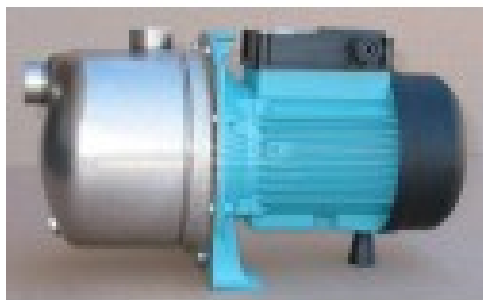

BINDA JET INOX 100

Product price:

291,00 € tax excluded

Product description:

Product features:

Voltage (V): 230

Maximum output capacity (Lt/min): 50

Diameter (Ø): 1"1/2

Power consumption (W): 1.1

Weight (Kg): 0.4