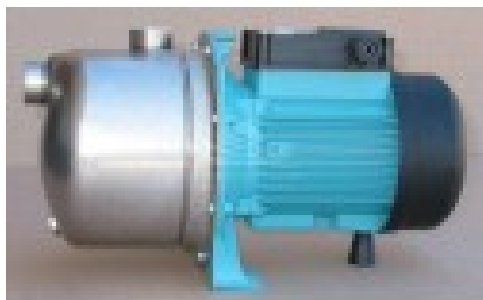

# BINDA JET INOX 100

**Product price:**

**291,00 € tax excluded**

### **Product features:**

Voltage (V): 230

Maximum output capacity (Lt/min): 50

Diameter (Ø): 1"1/2

Power consumption (W): 1.1

Weight (Kg): 0.4