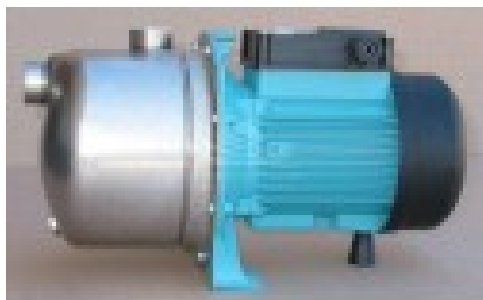

BINDA JET INOX 130

Product price:

370,00 € tax excluded

Product description:

Product features:

Voltage (V): 230

Maximum output capacity (Lt/min): 50

Diameter (Ø): 1"1/2

Power consumption (W): 1.1

Weight (Kg): 0.4