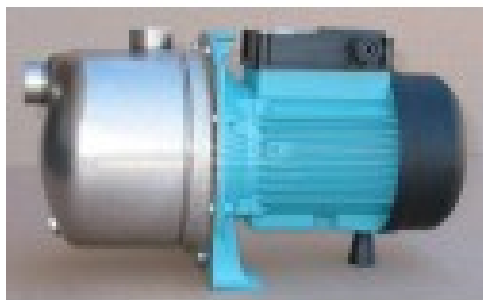

BINDA JET INOX 130

Product price:

370,00 € tax excluded

Product description:

Product features:

Voltage (V): 230

Maximum output capacity (Lt/min): 50

Diameter (Ø): 1"1/2

Power consumption (W): 1.1

Weight (Kg): 8.5