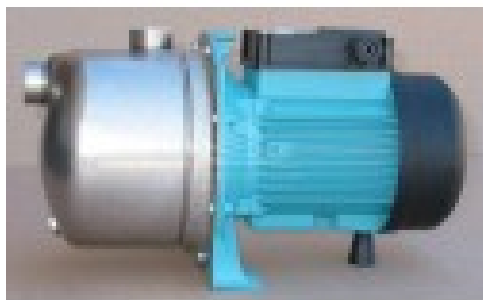

BINDA JET INOX 160

Product price:

382,00 € tax excluded

Product description:

Product features:

Voltage (V): 230

Maximum output capacity (Lt/min): 50

Diameter (Ø): 1"1/2

Power consumption (W): 1.1

Weight (Kg): 0.4