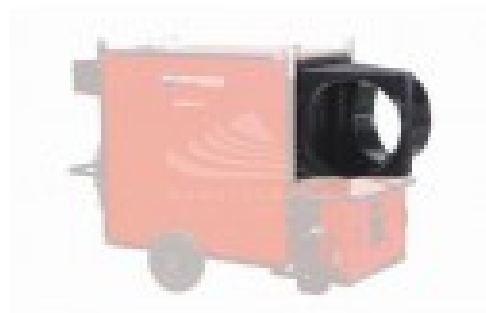

# BM2 TWO-WAYS ADAPTER DIAMETER 400 mm FOR JUMBO 85

**Product price:**

**170,60 € tax excluded**

## **Product description:**

Two-ways adapter Ø 400 mm.  
For model JUMBO 85.

The image is purely indicative.