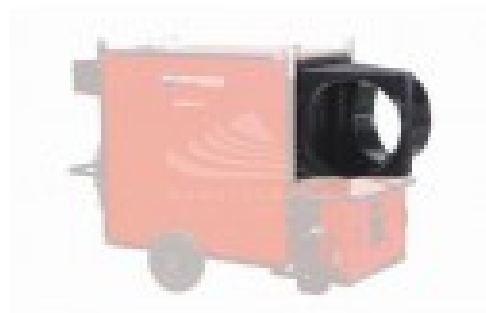

BM2 TWO-WAYS ADAPTER DIAMETER 500 mm FOR JUMBO 145

Product price:

228,00 € tax excluded

Product description:

Two-ways adapter Ø 500 mm.
For model JUMBO 145.

The image is purely indicative.

Product features: